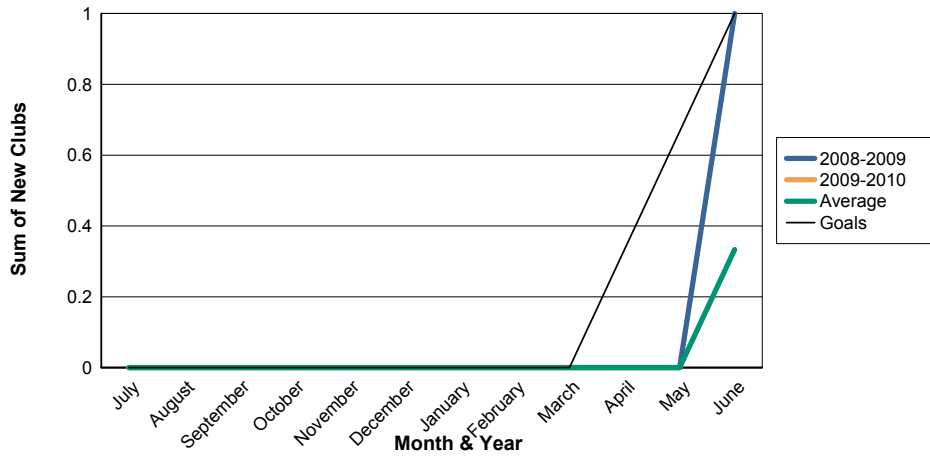

3 Year Comparisons for GMT Constitutional Area 4

By GMT District

As of May 2010

Sum of New Clubs/ Month & Year

For District 113

Sum of Dropped Clubs/ Month & Year

For District 113

Sum of Net Clubs/ Month & Year