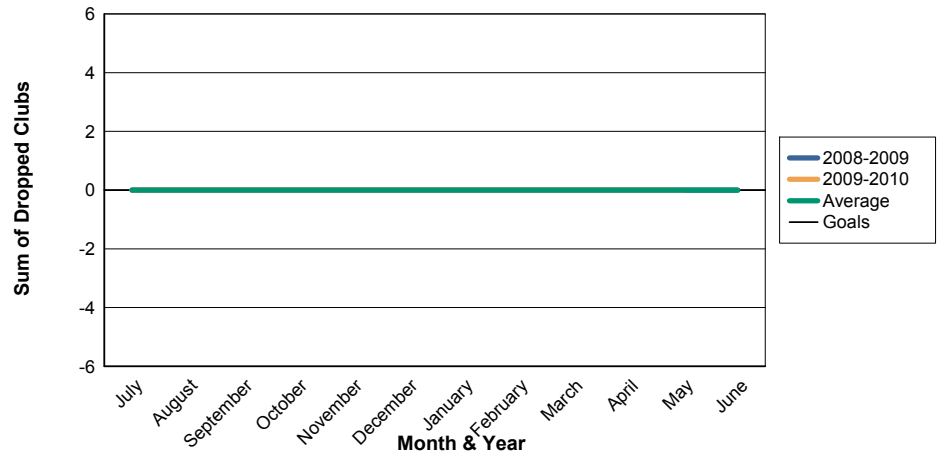

3 Year Comparisons for GMT Constitutional Area 4

By GMT District

As of May 2010

Sum of New Clubs/ Month & Year

For District 113

Sum of Dropped Clubs/ Month & Year

For District 113

Sum of Net Clubs/ Month & Year