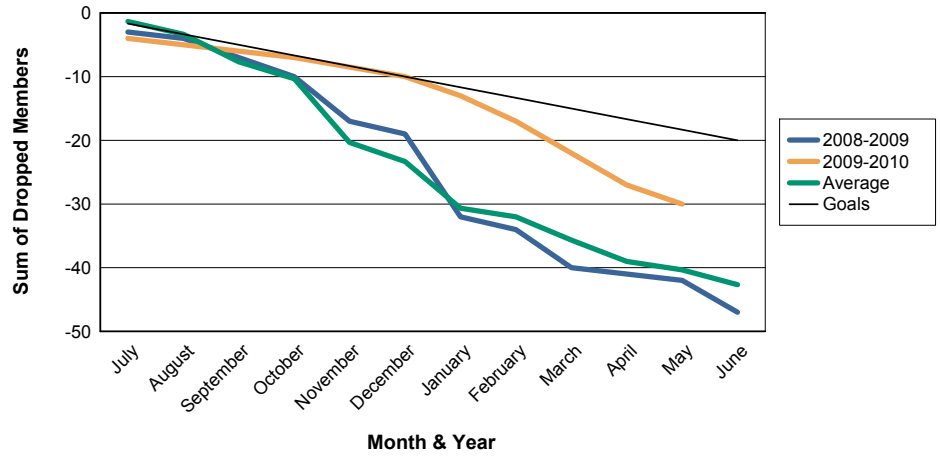

Sum of Dropped Members/ Month & Year

For District 113