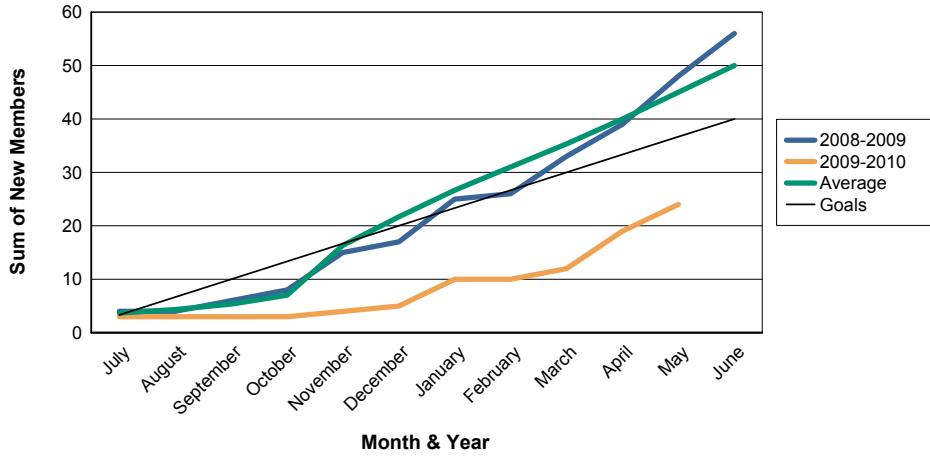

For District 113

Sum of Charter Members/ Month & Year

For District 113

3 Year Comparisons for GMT Constitutional Area 4

By GMT District

As of May 2010

Sum of New Members/ Month & Year

For District 113

Sum of Dropped Members/ Month & Year

For District 113

Sum of Net Members/ Month & Year

For District 113