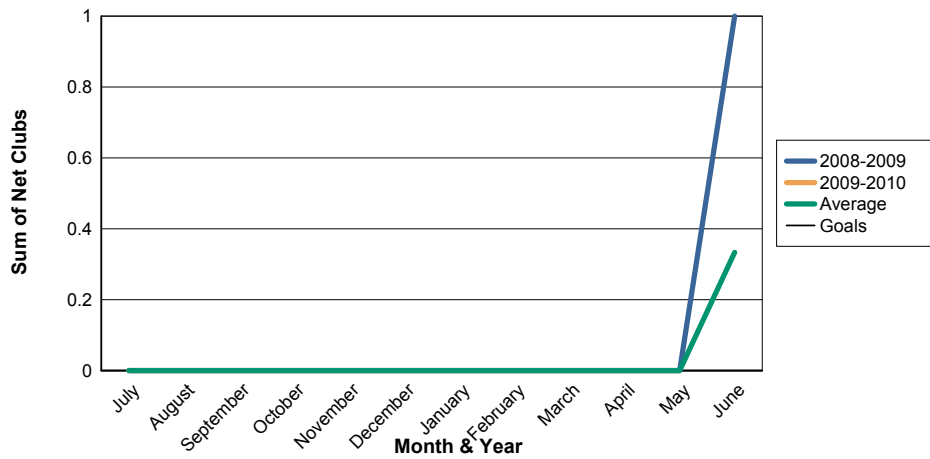

Sum of Net Clubs/ Month & Year

For District 113