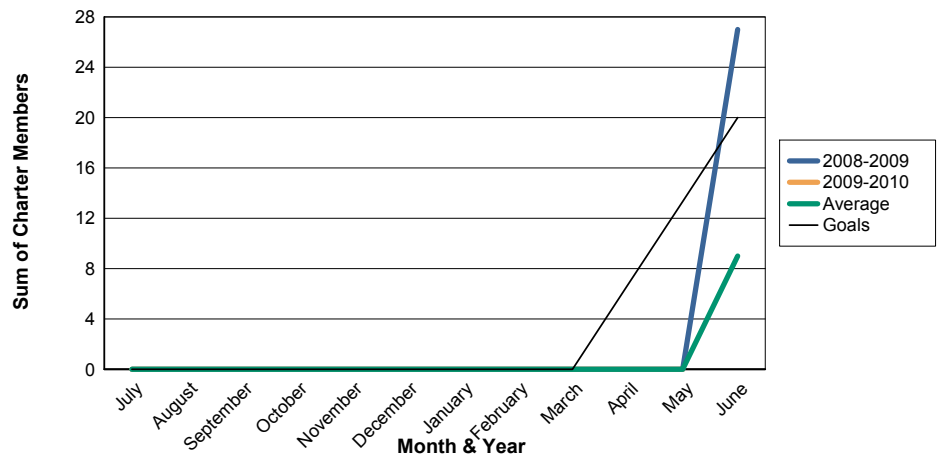

Sum of Charter Members/ Month & Year

For District 113